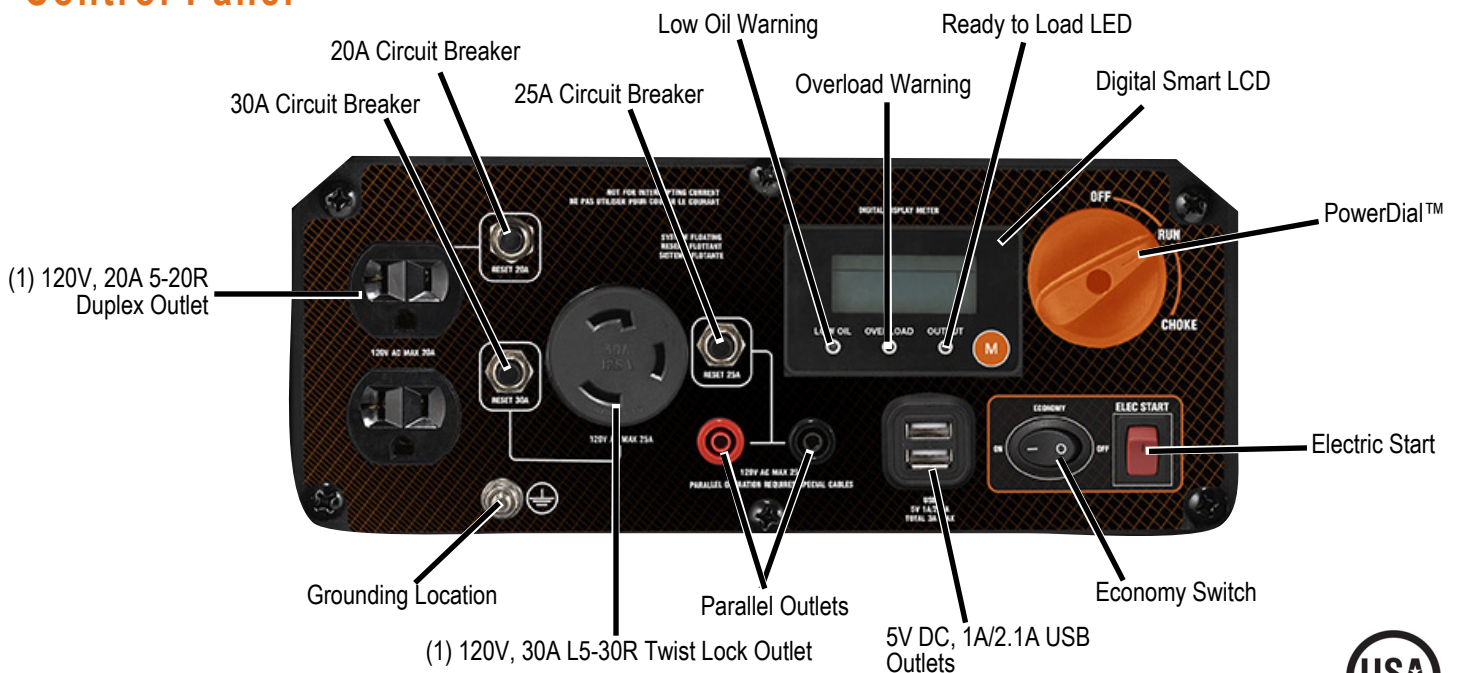

Control Panel